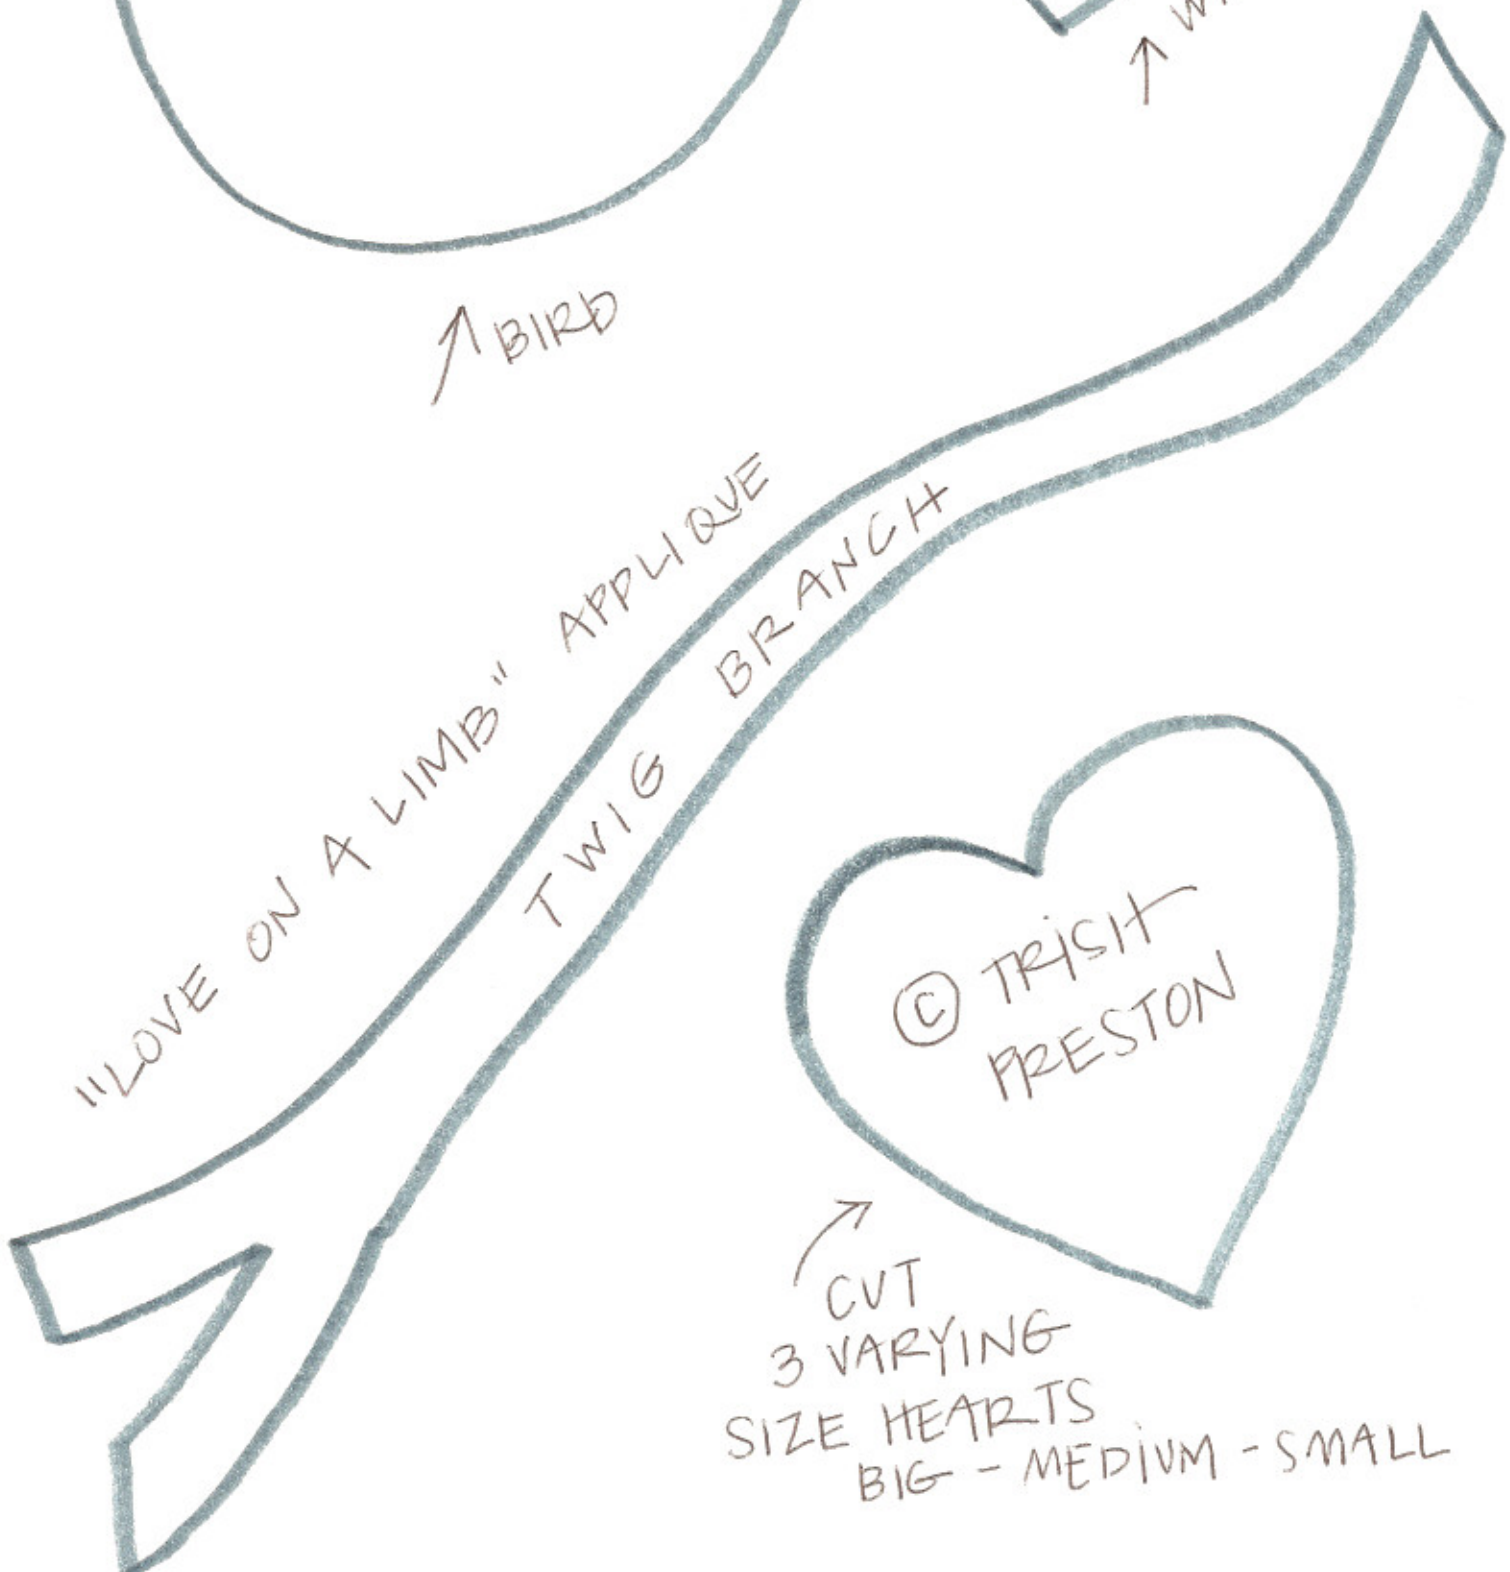

← BEAK

↑ WING

↑ BIRD

"LOVE ON 4 LIMB" APPLIQUE
TWIG BRANCH

© TRISH
PRESTON

↑
CUT
3 VARYING
SIZE HEARTS
BIG - MEDIUM - SMALL